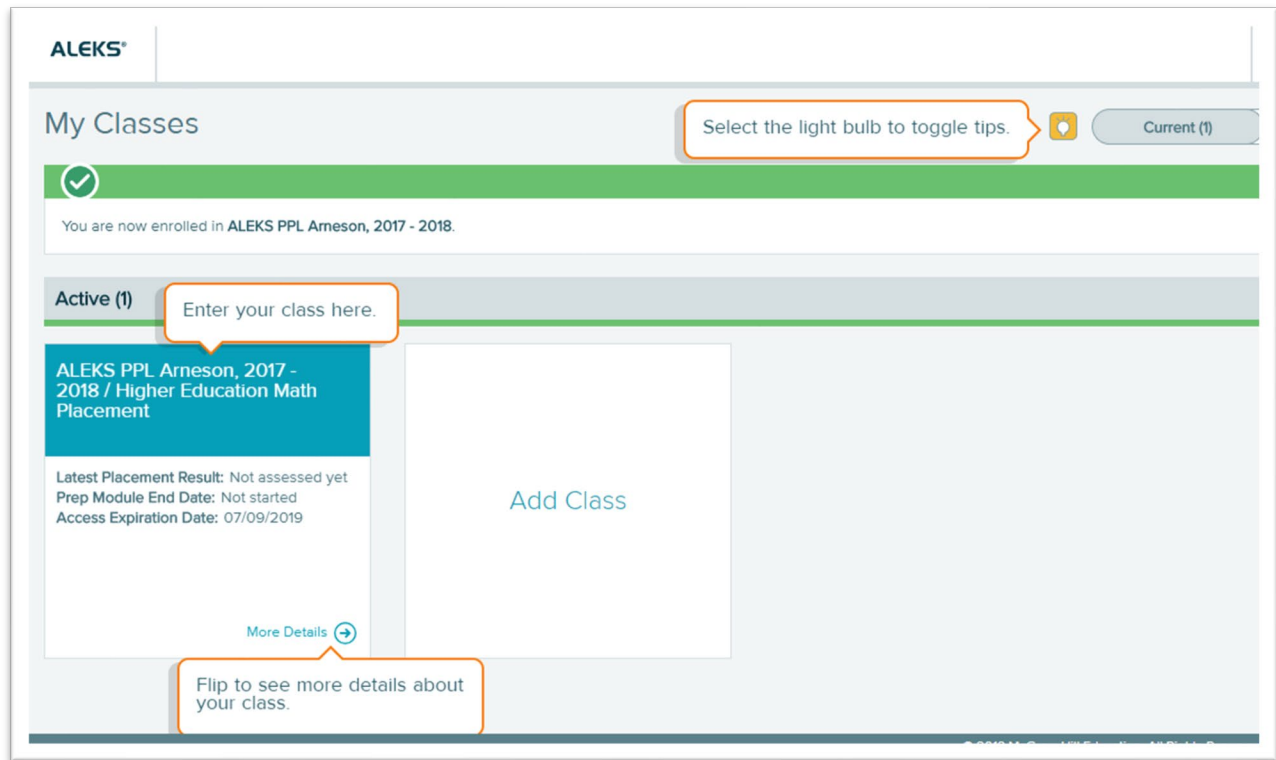

Step 8: Click on the title of your cohort to enter ALEKS PPL.

You'll need your Login Name and Password each time you log into ALEKS PPL.

Visit www.aleks.com and enter your login credentials.