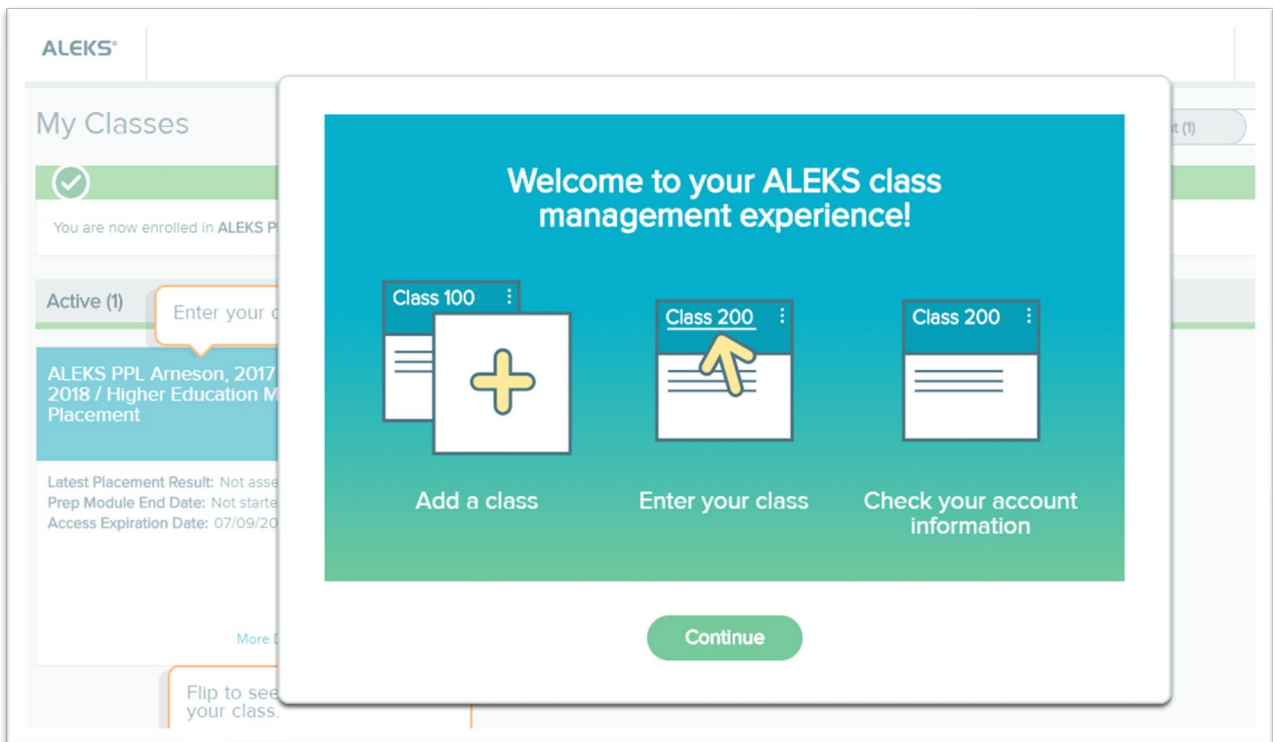

Step 7: On the next screen select Continue.