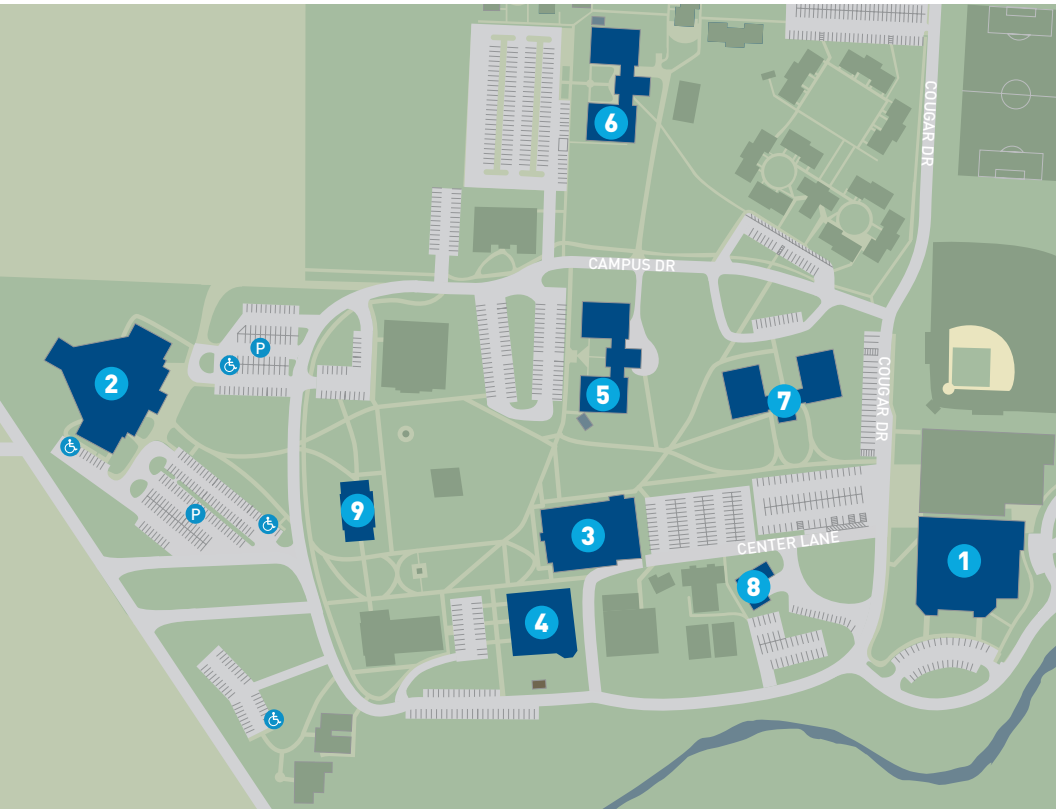

NSO MAP

1 ARIEL ARENA

2 CHAPEL

3 HYSON CAMPUS
CENTER (CAFETERIA)

4 LIBRARY

5 PIONEER

6 OAKWOOD

7 GALLOWAY

8 COUGAR CORNER

9 FOUNDERS HALL