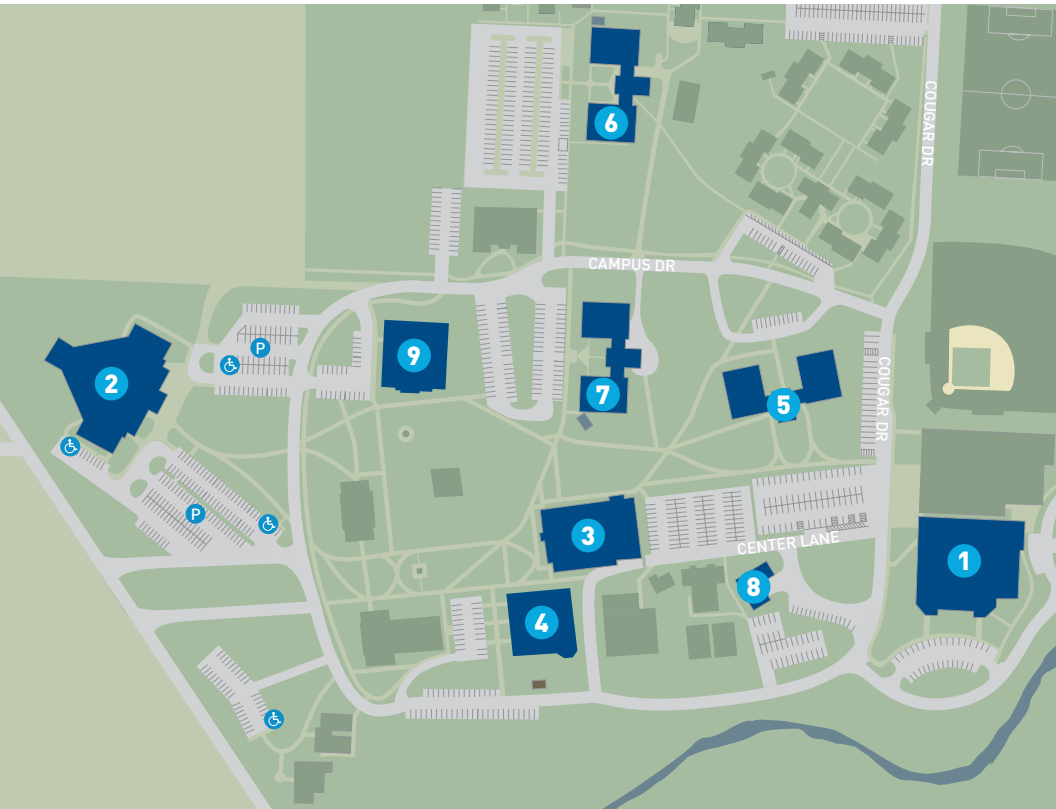

NSO MAP

1 ARIEL ARENA

2 CHAPEL

3 HYSON CAMPUS
CENTER (CAFETERIA)

4 LIBRARY

5 PIONEER

6 OAKWOOD

7 GALLOWAY

8 COUGAR CORNER

9 FOUNDERS HALL